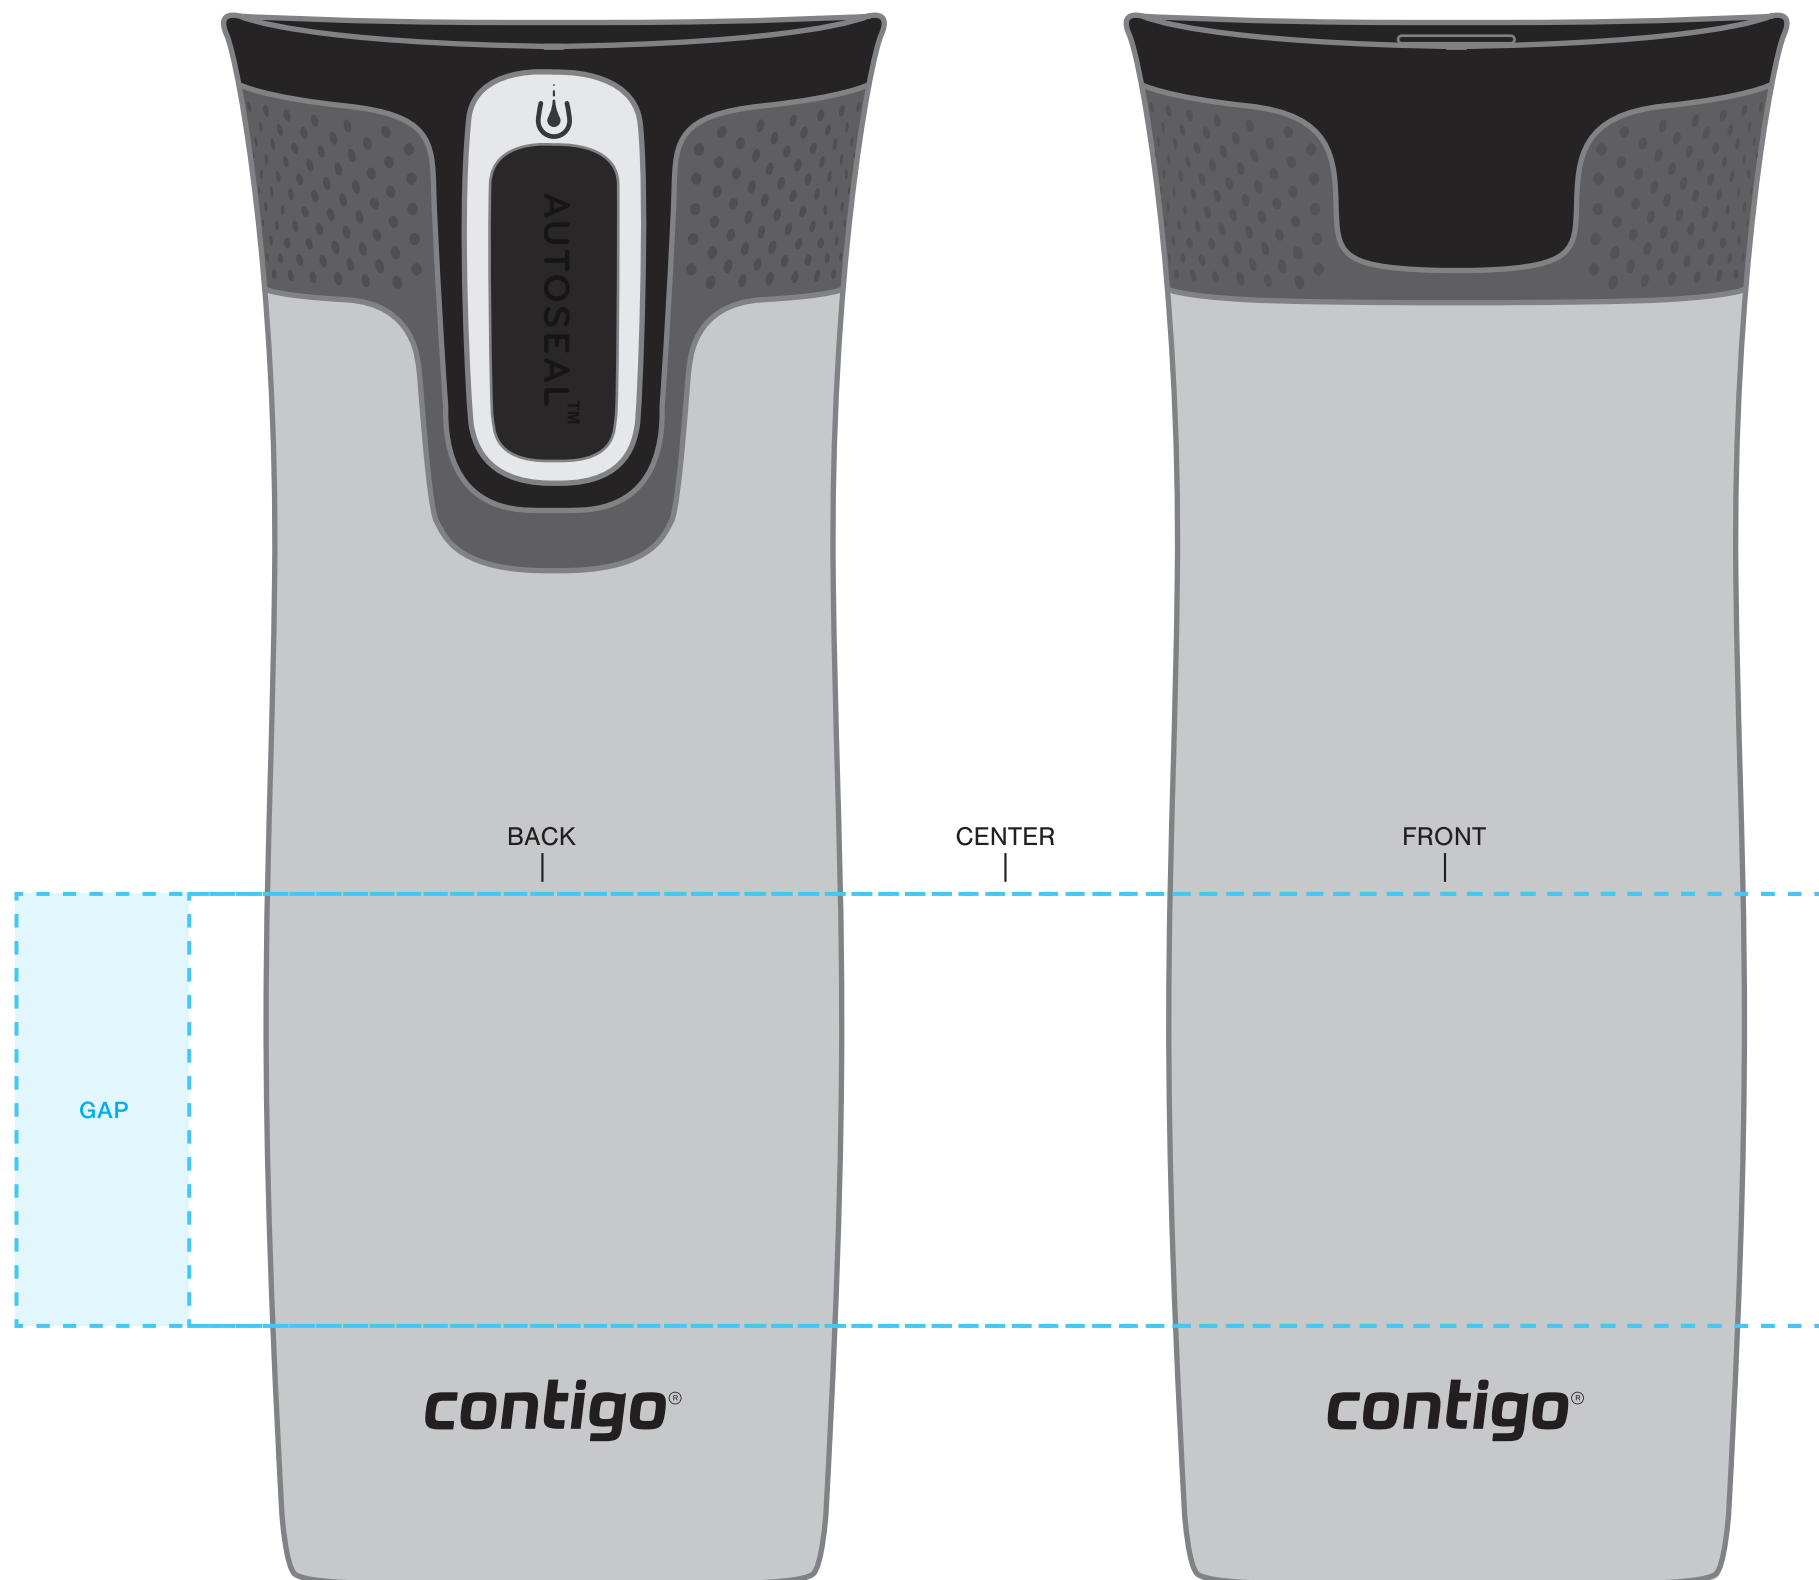

****CIRCLES/SQUARES WILL WARP ON TAPERED ITEM****

16 OZ CONTIGO WEST LOOP 2.0

AVAILABLE IMPRINT AREA = 2.25" h x 2.75" w x 8.5" wrap
[9.4" full wrap when printing more than one color]

NOT A PROOF — FOR CONCEPT PURPOSES ONLY